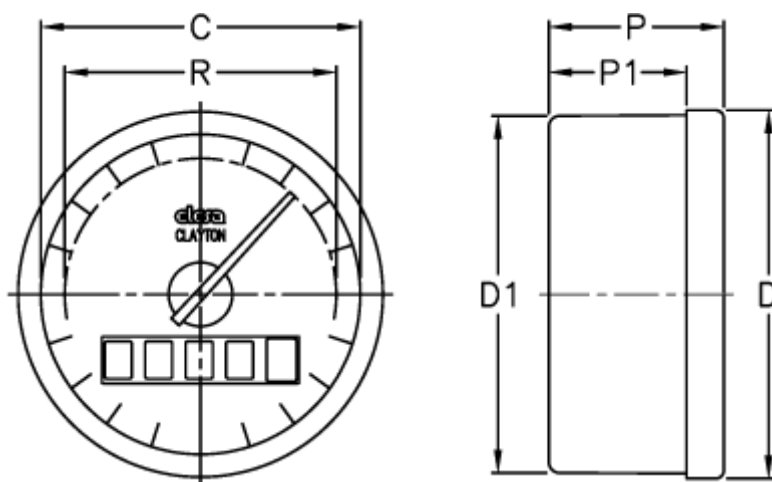

Data Sheet

Article number: 2307072241

Description: E+G Gravity indicator
GW12-0000.2-D

Measures

C	= 60
D	= 68.5
D1	= 67
Indicator accuracy	= 0,01
P	= 33
P1	= 26
R	= 51